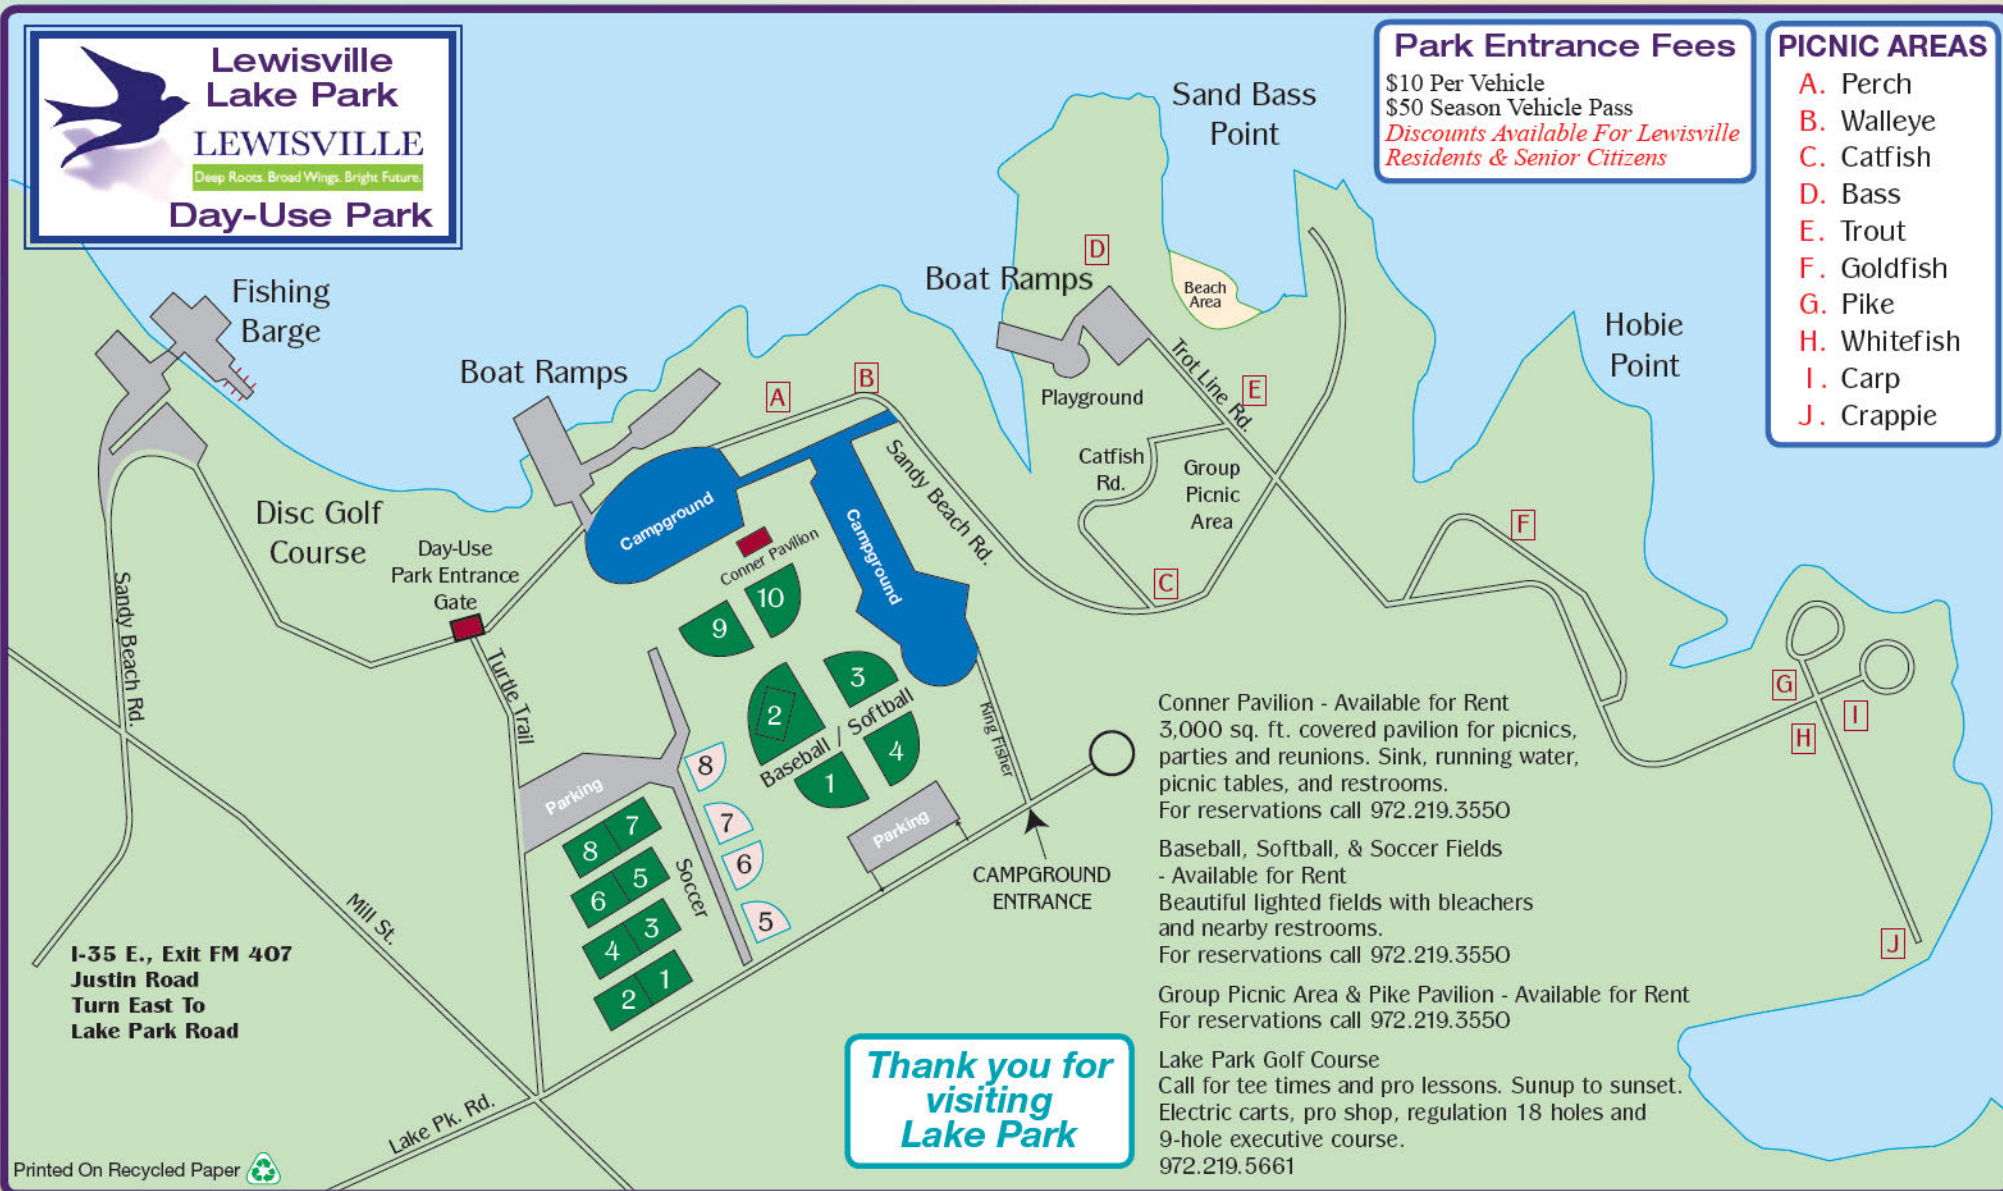

Lewisville Lake Park
LEWISVILLE
 Deep Roots. Broad Wings. Bright Future.
Day-Use Park

Park Entrance Fees

\$10 Per Vehicle
 \$50 Season Vehicle Pass
Discounts Available For Lewisville Residents & Senior Citizens

PICNIC AREAS

- A. Perch
- B. Walleye
- C. Catfish
- D. Bass
- E. Trout
- F. Goldfish
- G. Pike
- H. Whitefish
- I. Carp
- J. Crappie

I-35 E., Exit FM 407
 Justin Road
 Turn East To
 Lake Park Road

Conner Pavilion - Available for Rent
 3,000 sq. ft. covered pavilion for picnics,
 parties and reunions. Sink, running water,
 picnic tables, and restrooms.
 For reservations call 972.219.3550

To find out about events and attractions in Lewisville, stop by the Visitors Information Center, 247 W. Main Street, or go to VisitLewisville.com.

Visitors may be fined and/or ejected from the park if they do not follow these rules and guidelines.